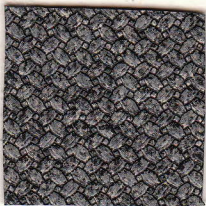

White (1)

Almond (2)

Tan (3)

Desert Sand (4)

Brown (5)

Chestnut (6)

Burgundy (7)

Sky Blue (8)

Navy (9)

Teal (10)

Yew Green (11)

Hunter Green (12)

Light Grey (13)

Charcoal Grey (14)

Black (15)

The Ambassador Series has an additional upgrade fee of \$60.00

Ambassador Charcoal (16)

Ambassador Sand Dune (17)

Ambassador Blue (18)

Ambassador Green (19)

The Spa Liner (Reflective) has an additional upgrade fee of \$50.00

Spa Liner Black (20)

Spa Liner Reflective (21)