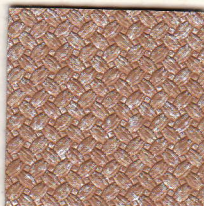

White (1)

Almond (2)

Tan (3)

Desert Sand (4)

Brown (5)

Chestnut (6)

Burgundy (7)

Sky Blue (8)

Navy (9)

Teal (10)

Yew Green (11)

Hunter Green (12)

Light Grey (13)

Charcoal Grey (14)

Black (15)

The Ambassador Series has an additional upgrade fee of \$60.00

Ambassador Charcoal (16)

Ambassador Sand Dune (17)

Ambassador Blue (18)

Ambassador Green (19)

The Spa Liner (Reflective) has an additional upgrade fee of \$50.00

Spa Liner Black (20)

Spa Liner Reflective (21)